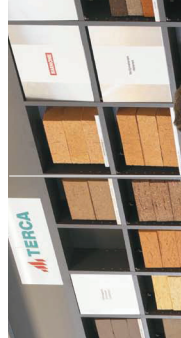

TERCA
Korralduslik tellis
Korralduslik tellis

Terca kujundelliste valik
Fassaadiaktuaalsed

Tingimused	FAT 65 M	FAT 65 R	VAT 65 D	VAT 65 M	VAT 65 R
Mõõrmed, mm	250x120x65	250x120x65	250x120x65	250x120x65	250x120x65
Puudala	●	●	●	●	●
Puudala harjad	●	●	●	●	●
Puudala RRF	●	●	●	●	●
Reer, puudala sile	●	●	●	●	●
Reer, puudala harjad	●	●	●	●	●
Terca sile	●	●	●	●	●
Terca harjad	●	●	●	●	●
Terca RRF	●	●	●	●	●
Nero sile	●	●	●	●	●
Safari sile	●	●	●	●	●
Safari harjad	●	●	●	●	●
Crean sile	●	●	●	●	●
Crean harjad	●	●	●	●	●
Crean RRF	●	●	●	●	●

Täiendused

Tingimused	VTT 65 D	VTT 65 M	VTT 65 N	VTT 65 R	FTT 65 M	FTT 65 R
Mõõrmed, mm	250x120x65	250x120x65	250x120x65	250x120x65	250x120x65	250x120x65
Puudala	●	●	●	●	●	●
Puudala RRF	●	●	●	●	●	●
Reer, puudala sile	●	●	●	●	●	●

● lõikude
● tellispaak